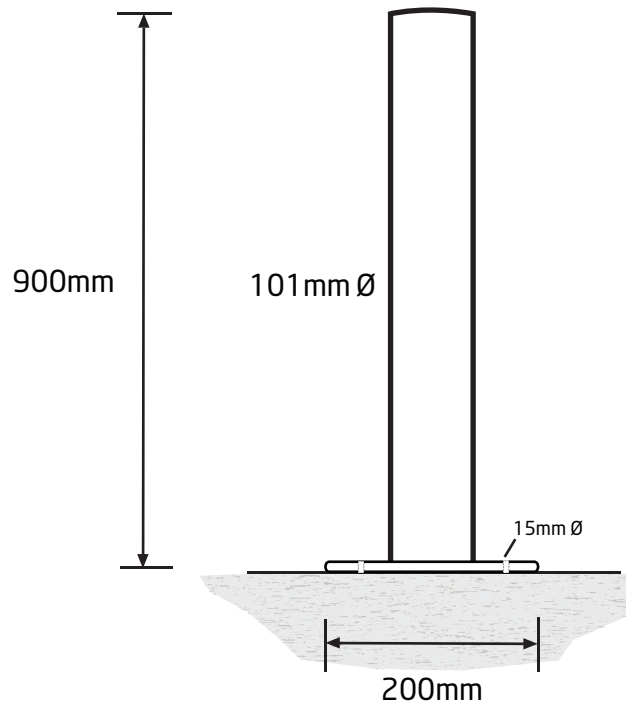

YPL
STREET FURNITURE

Tel. +44 (0)1977 600999
Fax. +44 (0)1977 600555

Email. sales@ypl-streetfurniture.co.uk
Web. www.ypl-streetfurniture.co.uk

product specification

code

YPL552

description

Zirconium Semi Dome Top
Surface Mounted Bollard.

details

This is part of our popular Zirconium range polished to a Satin finish. Set at 1 Meter high with a 101.6mm outside diameter and a semi dome top (Other tops are available in this range). Ideal in a whole range of applications suitable to be bolted down to various surfaces. Manufactured in Stainless Steel in Grade 304, the bollard benefits from the clean look of Stainless Steel and is very low maintenance.