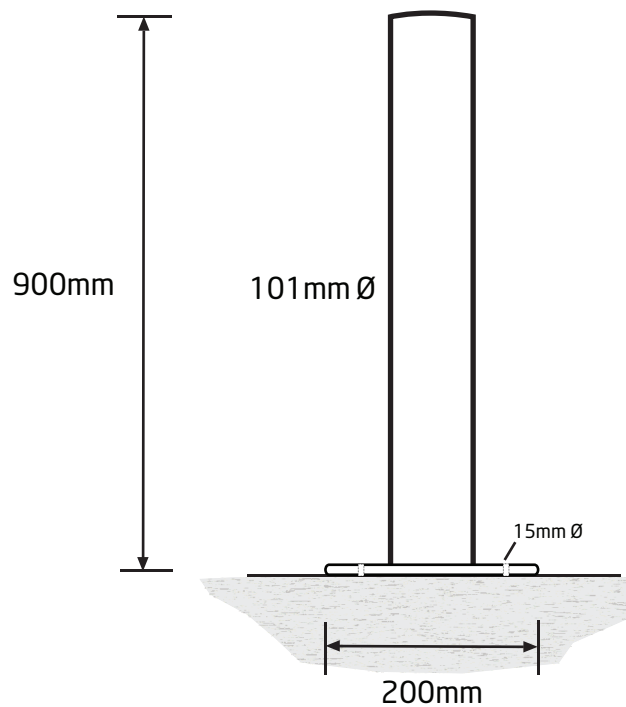

YPL
STREET FURNITURE

Tel. +44 (0)1977 600999
Fax. +44 (0)1977 600555

Email. sales@ypl-streetfurniture.co.uk
Web. www.ypl-streetfurniture.co.uk

product specification

code

YPL553

description

Zirconium Semi Dome Top
Surface Mounted Bollard.

details

This is part of our Highly Polished Stainless Steel Omega Range these look excellent in all environments. Set at 1 Meter high and with a 101.6mm outside diameter and a semi dome top (Other tops are available in this range). Ideal in a whole range of applications suitable for bolting down to various surfaces. The extra smooth surface finish enhances the benefits of Stainless Steel. These are manufactured in Grade 304 and are very low maintenance.