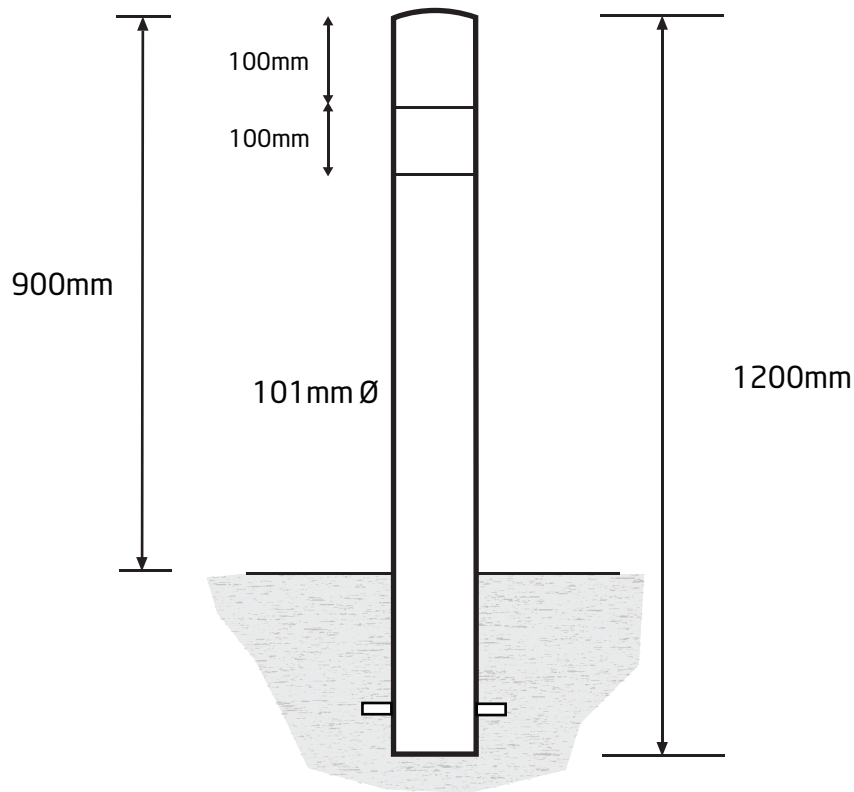

YPL
STREET FURNITURE

Tel. +44 (0)1977 600999
Fax. +44 (0)1977 600555

Email. sales@ypl-streetfurniture.co.uk
Web. www.ypl-streetfurniture.co.uk

product specification

code **YPL571**

description **Ferrum Semi Dome
Root Fixed Bollard**