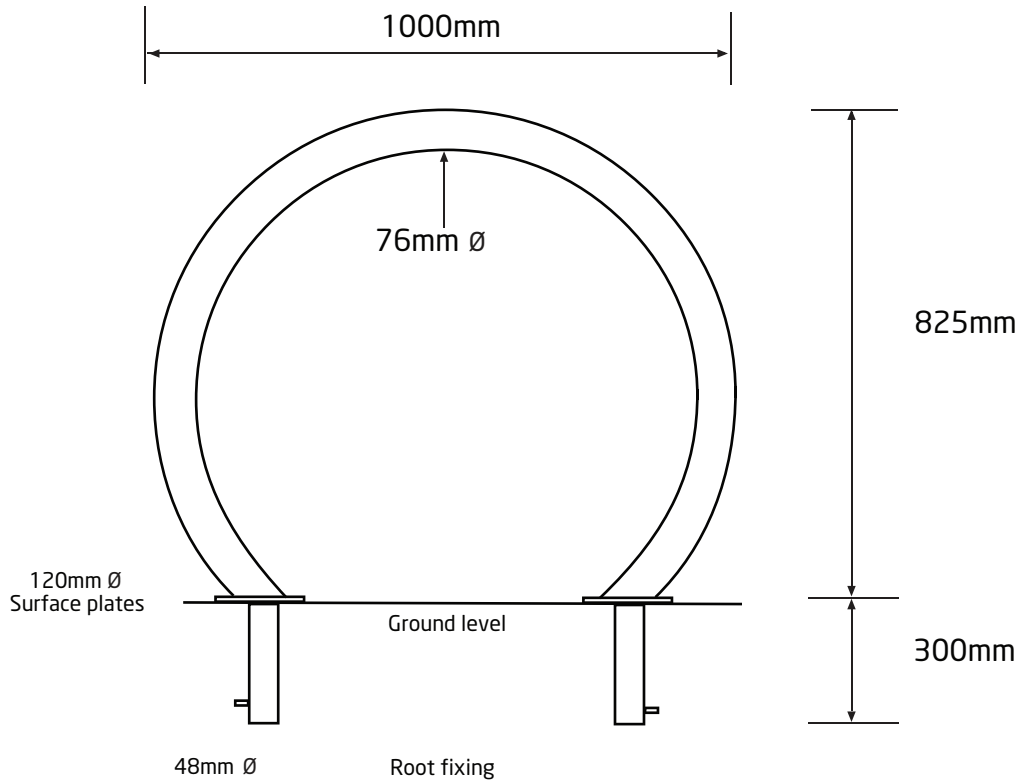

YPL
STREET FURNITURE

Tel. +44 (0)1977 600999
Fax. +44 (0)1977 600555

Email. sales@ypl-streetfurniture.co.uk
Web. www.ypl-streetfurniture.co.uk

product specification

code

YPL658

description

270 Degree Hoop Cycle Stand

details

Available surface mounted complete with a baseplate for bolting down or root fixed as shown

Zirconium (Satin Polish) & Omega (Bright polish) Finishes available.

Reflective bands can be applied on request