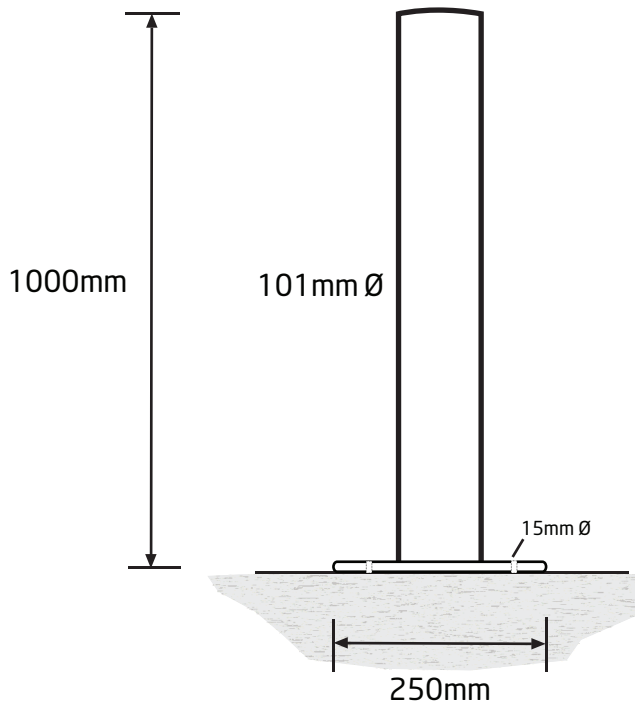

details

These are manufactured in Steel suitable to be bolted down to various surfaces. Generally offered at 1m high with a 250 mm diameter base plate (other options available). Can be used in car parks to corner protection in warehouses. All tops are offered and a vast range of sizes are available. This bollard shown is galvanized any powder coating option is available if required.