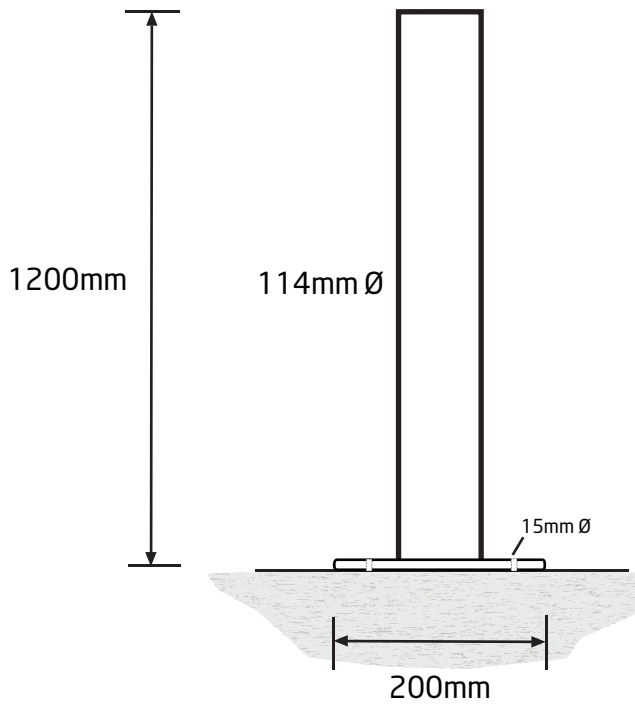

details

These are manufactured in Steel suitable to be bolted down to various surfaces. Generally offered at 1200mm high with a 200 mm² base plate (other options available). Can be used in car parks to corner protection in warehouses. All tops are offered and a vast range of sizes are available. This bollard shown is galvanized any powder coating option is available if required.